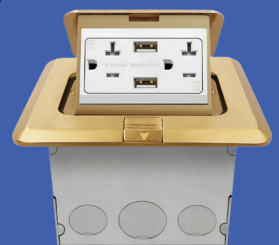

68625-TR
Decorator Switch with
Tamper-Resistant
Receptacle

62001-TRSS
20A Surge Suppressor
Tamper-Resistant
Receptacle

Entryway

62834
Dual Rocker
Switches

57302
LED Dimmer
Switch

HET01-H1
Astronomic
Programmable Timer

Entertainment Room

Bedroom

61501-TRGL
Guide Light and
Tamper-Resistant
Receptacle

17001-F3
3-Speed Fan Control
and LED Dimmer

61501-1A1C-60PD
Type A/C USB Power Delivery
Tamper-Resistant Receptacle

8882
2-Gang Recessed
Cable Wall Plate

82150
Single Pole
Double Toggle
Switches

61580-TR
Duplex
Tamper-Resistant
Receptacle

961243-C-USB
Square Pop-up Floor Box
Assembly with 20A
Tamper Resistant
Receptacle

DWODS-120

PIR OCC/VAC
Sensor with
Dimmer