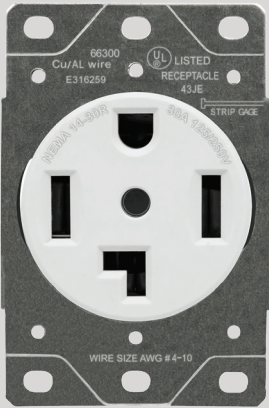

Entertainment Room

Bedroom

61501-TRGL
Guide Light and
Tamper-Resistant
Receptacle

17001-F3
3-Speed Fan Control
and LED Dimmer

61501-1A1C-60PD
Type A/C USB Power Delivery
Tamper-Resistant Receptacle

8882
2-Gang Recessed
Cable Wall Plate

82150
Single Pole
Double Toggle
Switches

61580-TR
Duplex
Tamper-Resistant
Receptacle

961243-C-USB
Square Pop-up Floor Box
Assembly with 20A
Tamper Resistant
Receptacle

DWODS-120

PIR OCC/VAC
Sensor with
Dimmer

Pantry/Coat Closet

Basement

91150

Decorator Switch

DWTS

Fresh Air Circulator

61501-TRSS

15A Surge Suppressor
Tamper-Resistant
Receptacle

HMVS

PIR Motion Sensor
Switch

Laundry Room

66300

Flush Mount
Receptacle
14-30R, 30A

HMOS

PIR OCC/VAC
Motion Sensor Switch

DWHOS