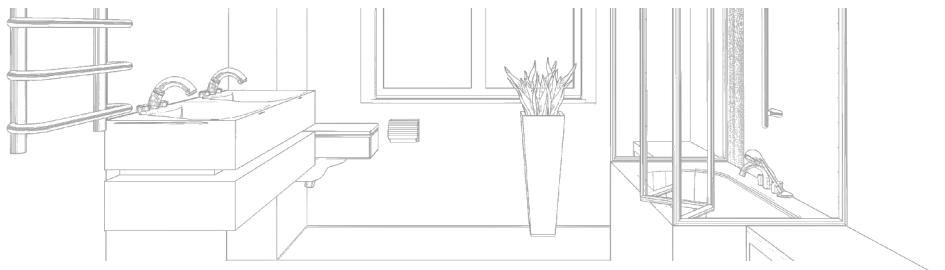

HMVS

PIR Motion Sensor
Switch

Laundry Room

66300

Flush Mount
Receptacle
14-30R, 30A

HMOS

PIR OCC/VAC
Motion Sensor Switch

DWHOS