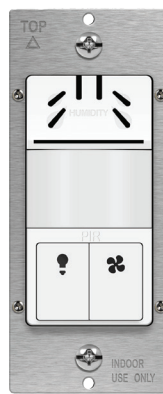

HMVS

PIR Motion Sensor
Switch

Laundry Room

66300

Flush Mount
Receptacle
14-30R, 30A

HMOS

PIR OCC/VAC
Motion Sensor Switch

DWHOS

Humidity and
PIR OCC/VAC
Sensor Switch

91150-GL

Guide Light
with Switch

HET06-R

Countdown
Timer Switch

Bathroom

Outdoors

EN1350
Weatherproof Box