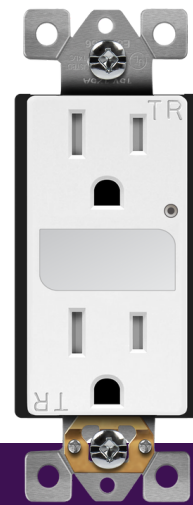

Enerlites®

DECORATOR TAMPER-RESISTANT RECEPTACLE WITH GUIDE LIGHT

MODEL NO: 61501-TRGL

DESCRIPTION

The ENERLITES 61501-TRGL receptacle is made of high-impact resistant polycarbonate thermoplastic for long service life. It is equipped with two tamper-resistant outlets and an LED guide light. The shallow design leaves ample room in the box for wiring. Removable yoke tabs allow for ideal alignment. Ideal for use in hallways, children's rooms, elderly care areas, and kitchens.

FEATURES

- Clearly visible "TR" markings on the face of device
- High-impact resistant thermoplastic cover and body for long service life in commercial applications
- Green grounding screw and self-grounding clip for automatic grounding connection in grounded metal wall box
- Shallow design for maximum wiring room in box
- Removable yoke tabs for ideal alignment

SPECIFICATIONS

Amperage	15 Amp
Voltage	125VAC
Termination	Side Wire
Operating Temperature	-104° F to 167° F
Warranty	2 Years

TESTING & CODE COMPLIANCE

APPLICATIONS

- Homes
- Apartments
- Condominiums
- Offices
- Hotels
- Restaurants