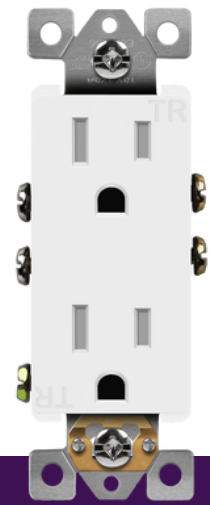

## DECORATOR SELF-GROUNDING TAMPER-RESISTANT RESIDENTIAL GRADE RECEPTACLE

MODEL NO: 61501-TR

### DESCRIPTION

Self-grounding tamper-resistant receptacles are made of high-impact resistant polycarbonate thermoplastic for long service life. The shallow body design is for maximum wiring, with backstab or side options. These residential grade receptacles are suitable for use in homes, apartments and condominiums. They are also applicable for commercial use in corporate buildings, hotels, restaurants and locations that only require a 15 amp outlet.

### FEATURES

- Optional grounding with self-grounding clip or green terminal screw
- Break-off tabs for easy two-circuit conversion
- Push-in #14 AWG Cu solid wire for 15A branch circuit only
- Removable yoke tabs for ideal alignment
- Terminal screws backed out ready for wiring
- Combination Slot/Phillips head mounting and terminal screws ease installation