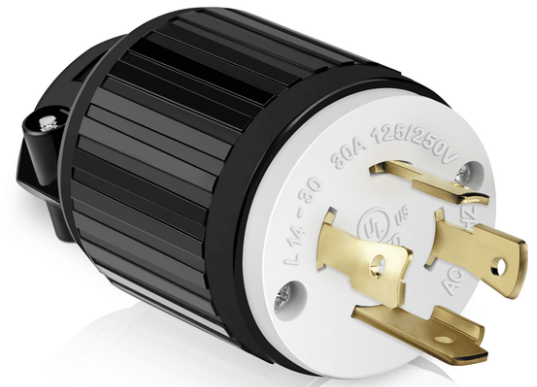

Enerlites®

NEMA 30 AMP LOCKING DEVICES 30A 125/250V, L14-30

MODEL NO: **66470**

DESCRIPTION

ENERLITES NEMA devices provide a safe disconnect solution between an equipment load and a power source. NEMA devices are designed to be durable and long-lasting, even in harsh environments. They are commonly used for a wide range of electrical devices and have a secure fit that prevents accidental disconnection that helps to reduce the risk of electrical shock or damage to the device.

FEATURES

- 3-Pole, 4-Wire, Grounding
- Clearly marked rating, NEMA configuration, and approval listings on device face
- Locking plugs feature heavy-duty construction for top performance in the environment

SPECIFICATIONS

NEMA Configuration	L14-30P
Amperage	30A
Voltage	125/250VAC
Warranty	2 Years

TESTING & CODE COMPLIANCE

APPLICATIONS

- Homes
- Offices
- Schools
- Retail Shops
- Restaurants
- Hotels
- Warehouses
- Garages