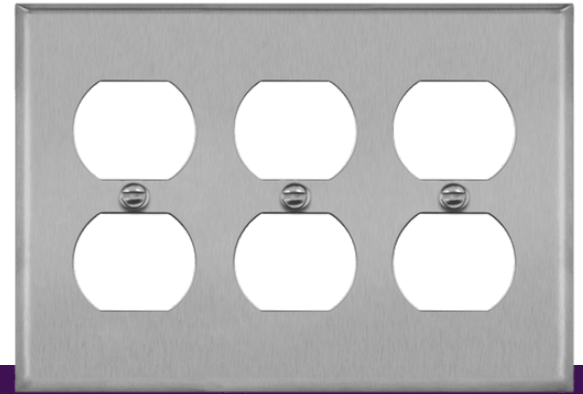

Enerlites®

3-GANG DUPLEX STAINLESS STEEL WALL PLATE

MODEL NO: 7723

DESCRIPTION

The ENERLITES 7723 wall plate is designed to cover duplex receptacles. This wall plate features contoured edges and a modern smooth finish to give your home or office a clean, finished look. ENERLITES stainless steel wall plates are made of high quality 430 stainless steel, and designed to withstand corrosive liquids, extreme heat, and heavy impacts.

FEATURES

- Made of 430 stainless steel
- Provides extended life in extreme and corrosive environments
- Smooth finish without recessed lines for easy cleaning and to maintain attractive appearance

SPECIFICATIONS

Type	3-Gang Duplex
Material	430 Stainless Steel
Warranty	2 Years

TESTING & CODE COMPLIANCE

APPLICATIONS

- Homes
- Offices
- Schools
- Retail Shops
- Restaurants
- Hotels
- Warehouses
- Garages

SPECIFICATION SUBMITTAL