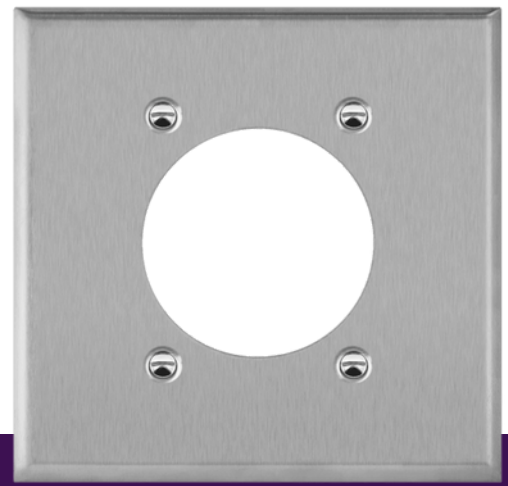

Enerlites®

2-GANG POWER OUTLET STAINLESS STEEL WALL PLATE

MODEL NO: **7792**

DESCRIPTION

Attain a phenomenal level of durability for your power outlet covers with the ENERLITES 7792 2-gang wall plate for residential or commercial settings. This wall plate is made from high quality 430 stainless steel for a stylish look that is built to last. It features contoured edges and a modern smooth finish to give your home or office a clean, finished look.

FEATURES

- Made of 430 stainless steel
- Provides extended life in extreme and corrosive environments
- Smooth finish without recessed lines for easy cleaning and to maintain attractive appearance

SPECIFICATIONS

Type	2-Gang Power Outlet
Material	430 Stainless Steel
Hole Diameter	2.125"
Warranty	2 Years

TESTING & CODE COMPLIANCE

APPLICATIONS

- Homes
- Offices
- Schools
- Retail Shops
- Restaurants
- Hotels
- Warehouses
- Garages