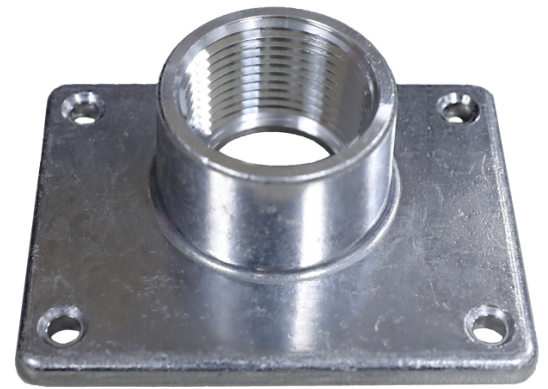

Enerlites®

1" TOP MOUNT HUB

MODEL NO: M100

DESCRIPTION

NEMA 3R, CH 1" die cast aluminum hub for Enerlites' outdoor weatherproof power box series.

FEATURES

- NEMA 3R CH hub
- Die cast aluminum
- Screws provided

SPECIFICATIONS

Type	1 in
Material	Aluminum
Dimensions	3.25" x 2.5" 1.25"
Warranty	2 Years

TESTING & CODE COMPLIANCE

APPLICATIONS

- Outdoor
- Garages
- Camp sites

SPECIFICATION SUBMITTAL

Job Name

Job Number