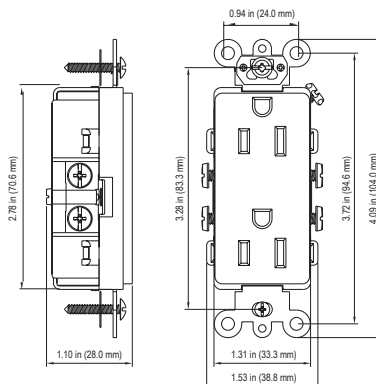

**Commercial Grade
Decorator Receptacle
2-Pole, 3-Wire
20A/125V, 5-20R**

Model No.: 62060-W

Description: Enerlites' Commercial Grade Receptacles are rated for variety of standard configuration. Each decorator receptacle is equipped with break-off plaster ears and tabs to allow for easy alignment and 2-circuit conversion. All decorator receptacles are designed with thermoplastic construction and feature a shallow build for maximum wiring room

Features:

- 20 amp/125-Volt
- Flammability UL94, V2 Rating.
- Self-Grounding
- NEMA 5-20R, 2P and 3W
- Shallow design for maximum wiring room

Specifications:

Type	Two Pole
Color Availability.....	White, and Light Almond
Grounding.....	Self Grounding
Amperage.....	20Amp
Voltage.....	125V
Termination.....	Back wire
Actuator Material	Thermoplastic
Standards and Certifications.....	UL Listed