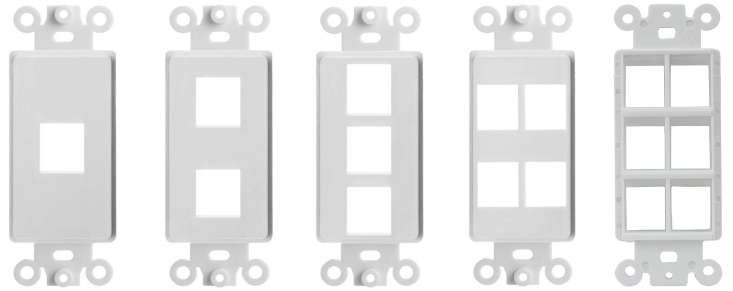

## Datacom Decorator Inserts

Model No.: 6261, 6262, 6263, 6264, 6266

**Description:** White datacom adapter insert for decorative wall plate enables a keystone connection for high-speed Internet, cable or satellite TV

**Features:**

- Decorative single-gang wall plate with keystone jack port
- Made of unbreakable polycarbonate and provides high resilience against stress, strain and heat.
- Compatible with RJ45, RJ11, Cat6, Cat6e, Cat5, F-type Coaxial connector, and more.

**Specifications:**

Environmental.....	Flammability UL94, V2 Rating
Type.....	1 Gang Insert Adapter
Colors Available.....	White
Standards and Certifications.....	UL Listed
Dimensions HxWxD.....	4.5"x1.7"x.05"
Warranty.....	2 years