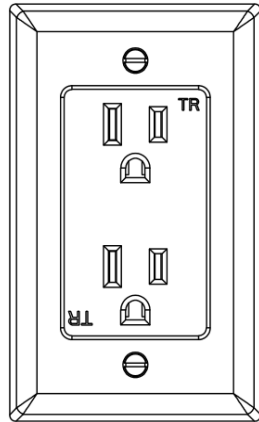

INSTALLATION INSTRUCTIONS

61501-TRRP
Decorator Recessed Duplex
Receptacle and Wall Plate

DESCRIPTION

15A temper resistant recessed receptacle is perfect for flat panel TV sets, hanging clocks or for any location needing an outlet with a flush surface when a device is plugged in. They are perfect for homes, apartments, co-ops, condominiums and offices.

SPECIFICATIONS

Receptacle Rating.....15 Amp, 125VAC
Wire Terminals.....#14-#12 AWG
Operating Temperature..... -4 to 140°F (-20 to 60°C)
Receptacle Dimension4.47" H x 2.71" W x 2" D

FEATURES

- They are perfect for homes, apartments, co-ops, condominiums and offices.
- 15A temper resistant recessed receptacle is perfect for flat panel TV sets, hanging clocks or for any location needing an outlet with a flush surface when a device is plugged in.
- They are perfect for homes, apartments, co-ops, condominiums and offices.
- They are perfect for homes, apartments, co-ops, condominiums and offices.
- They are perfect for homes, apartments, co-ops, condominiums and offices.

Use copper wire only..

WIRING DIRECTIONS: SIDE-WIRE

- Remove approximately 3/4" insulation from wire
- Loop wires clockwise 3/4 turn around terminal screws
- BLACK (LINE) wire to BRASS screw
- WHITE (NEUTRAL) wire to SILVER screw
- GREEN or BARE (GROUND) wire to GREEN screw
- Firmly tighten screws over wire loops.

WIRING DIRECTIONS: SIDE-WIRE

- Remove approximately 3/4" insulation from wire
- Loop wires clockwise 3/4 turn around terminal screws
- BLACK (LINE) wire to BRASS screw
- WHITE (NEUTRAL) wire to SILVER screw
- GREEN or BARE (GROUND) wire to GREEN screw
- Firmly tighten screws over wire loops.