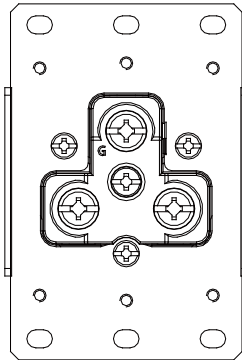

## MODEL 65300

30A Flush Mount Power Outlet

NEMA 6-30R  
2 Pole, 3 Wire, Grounding  
Rated at 30A 250 VAC, 60Hz

**WARNING:** Turn the POWER OFF at the circuit breaker before installing the receptacle.

Read and understand these instructions before installing. This device is intended for installation in accordance with the National Electric Code and local regulations. It is recommended that a qualified electrician performs this installation. Make sure to turn off the circuit breaker or fuse(s) and make sure power is off before wiring the device.

**WARNING: DO NOT use with single-gang wall boxes, single-gang mud rings or single-gang box extenders.**

**NOTE: for use with #10 AWG thru #4 AWG copper, copper-clad or aluminum wire. Tighten terminal screws to 30 in-lbs of torque.**

### WIRING DIRECTIONS

1. Connect the RED /HOT wire to the left side terminal and tighten screw
2. Connect the BLACK /HOT wire to the right side terminal and tighten screw
3. Connect the GREEN/GROUND wire to the GROUND terminal and tighten screw.