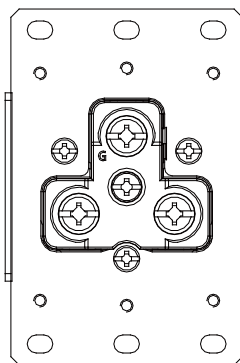

## MODEL 65300

30A Flush Mount Power Outlet

NEMA 6-30R  
2 Pole, 3 Wire, Grounding  
Rated at 30A 250 VAC, 60Hz

**WARNING:** Turn the POWER OFF at the circuit breaker before installing the receptacle.

Read and understand these instructions before installing. This device is intended for installation in accordance with the National Electric Code and local regulations. It is recommended that a qualified electrician performs this installation. Make sure to turn off the circuit breaker or fuse(s) and make sure power is off before wiring the device.

**WARNING: DO NOT use with single-gang wall boxes, single-gang mud rings or single-gang box extenders.**

**NOTE: for use with #10 AWG thru #4 AWG copper, copper-clad or aluminum wire. Tighten terminal screws to 30 in-lbs of torque.**