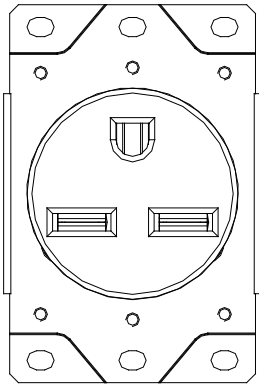

## MODEL 65300

30A Flush Mount Power Outlet

NEMA 6-30R  
2 Pole, 3 Wire, Grounding  
Rated at 30A 250 VAC, 60Hz

**WARNING:** Turn the POWER OFF at the circuit breaker before installing the receptacle.

Read and understand these instructions before installing. This device is intended for installation in accordance with the National Electric Code and local regulations. It is recommended that a qualified electrician performs this installation. Make sure to turn off the circuit breaker or fuse(s) and make sure power is off before wiring the device.

**WARNING: DO NOT use with single-gang wall boxes, single-gang mud rings or single-gang box extenders.**

**NOTE: for use with #10 AWG thru #4 AWG copper, copper-clad or aluminum wire. Tighten terminal screws to 30 in-lbs of torque.**

### WIRING DIRECTIONS

1. Connect the RED /HOT wire to the left side terminal and tighten screw
2. Connect the BLACK /HOT wire to the right side terminal and tighten screw
3. Connect the GREEN/GROUND wire to the GROUND terminal and tighten screw.