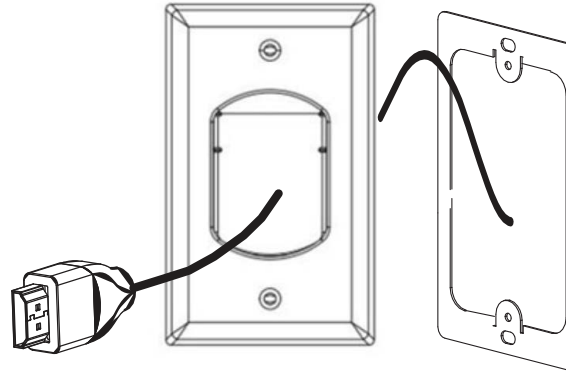

8881
Single Gang Recessed
Multimedia Pull Box cover

INSTALLATION

- After installing a low voltage mounting bracket (not included), pass your low voltage A/V cables through the opening in the plate.
- Secure the Recessed Cable Plate to the bracket using the included screws and a Phillips head screwdriver.

DESCRIPTION

1-Gang Recessed Cable Wall Plate is used to install low voltage cables behind your flat panel TV, your amplifier or other audio and video devices. This plate is designed to be used with a low voltage mounting bracket (sold separately). The plate can be installed with the opening facing up or down. Give your in-wall low-voltage cable installation a professional appearance using this 1-Gang Recessed Low Voltage Cable Wall Plate from Enerlites

SPECIFICATIONS

Adapter material.....Thermoplastic
Number of Gangs.....1
Wall Plate Configuration.....Audio and Video
Opening Approximately.....1 1/2" W x 2 1/8" H

FEATURES

- Designed for use with low voltage cables behind flat screen TVs, amplifiers or other audio and video devices
- Easily holds up to 5 cables
- Mounts to a standard low voltage mounting bracket (not included)
- Can be installed with the opening facing up or down
- Screws included