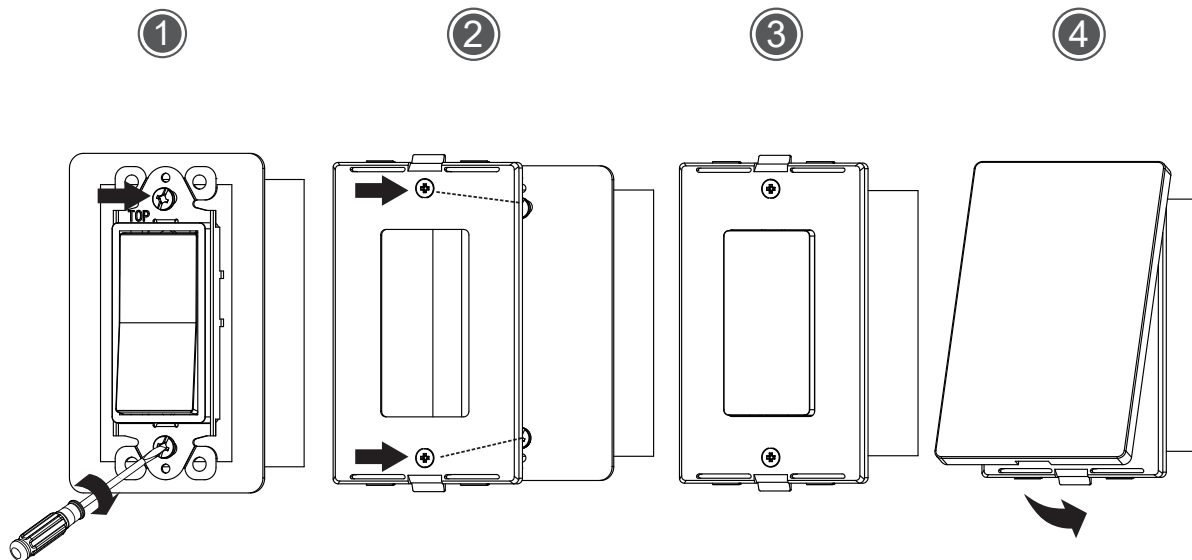

Decorator Screwless Blank Wall Plates

Enerlites®

Installation

WARNING

Turn the POWER OFF at the circuit breaker before installation or removal! Risk of electrical shock!

Remove device

Align mounting plate

Tighten screws