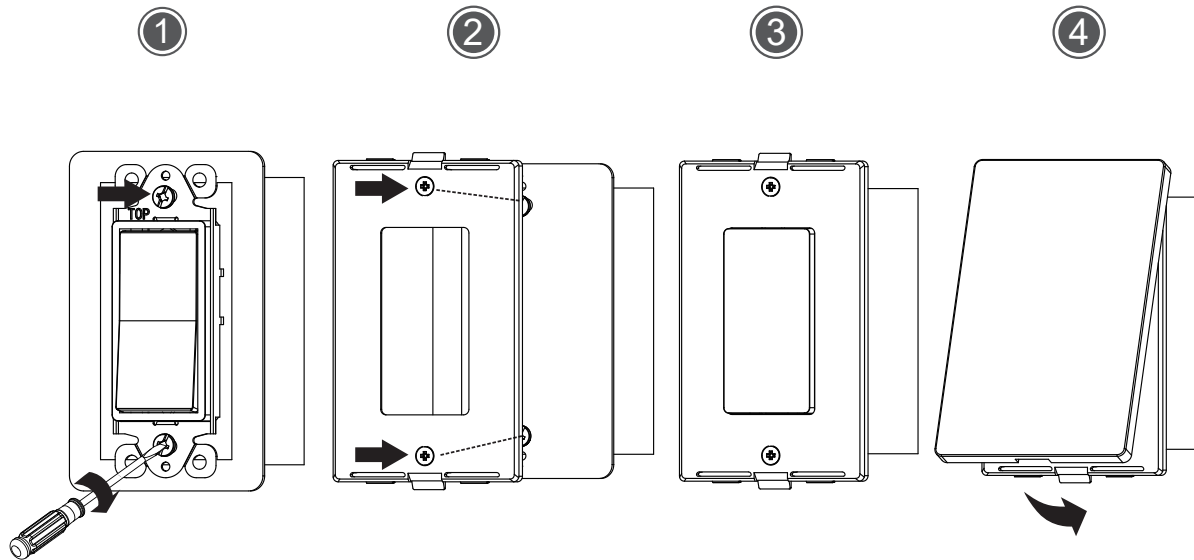

Decorator Screwless Blank Wall Plates

Enerlites®

Installation

WARNING

Turn the POWER OFF at the circuit breaker before installation or removal! Risk of electrical shock!

Remove device

Align mounting plate

Tighten screws