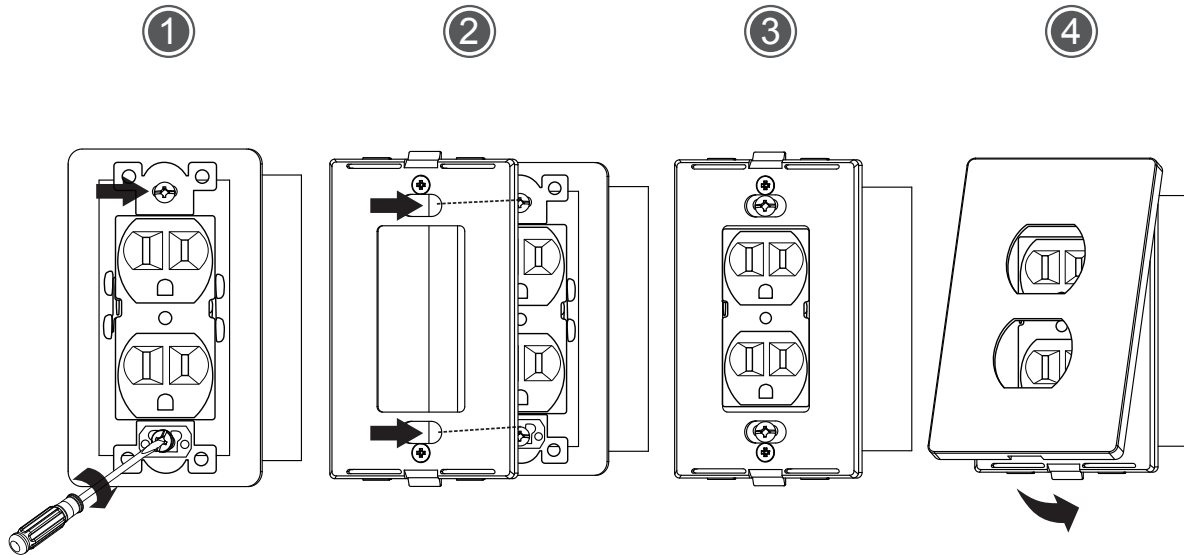

Duplex Screwless Wall Plates

Enerlites®

Installation

WARNING

Turn the **POWER OFF** at the circuit breaker before installation or removal! Risk of electrical shock!

Install device

Align mounting plate

Tighten screws