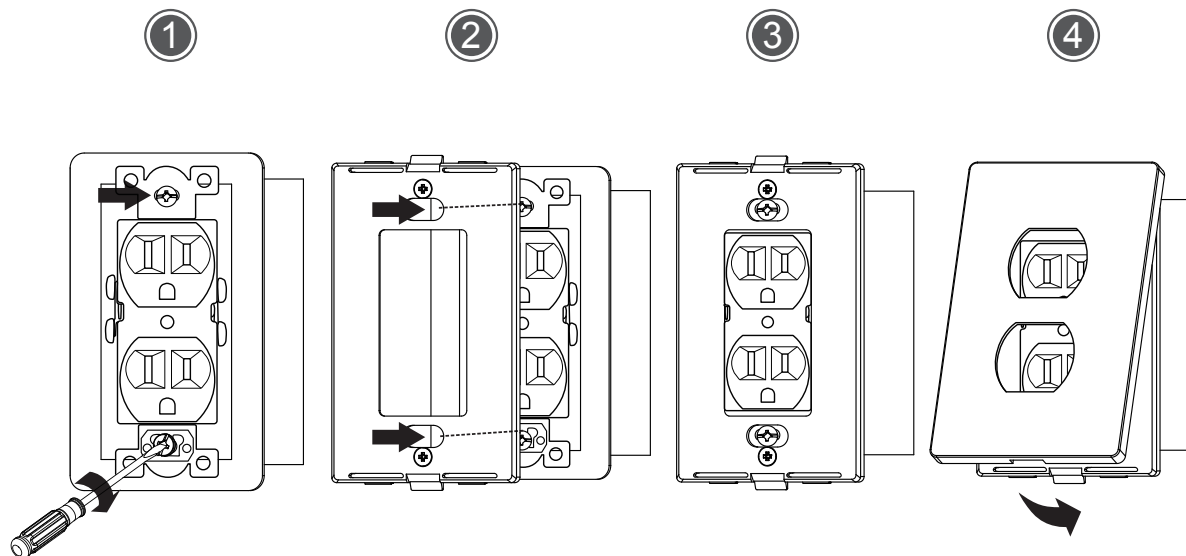

Duplex Screwless Wall Plates

Enerlites®

Installation

WARNING

Turn the **POWER OFF** at the circuit breaker before installation or removal! Risk of electrical shock!

Install device

Align mounting plate

Tighten screws